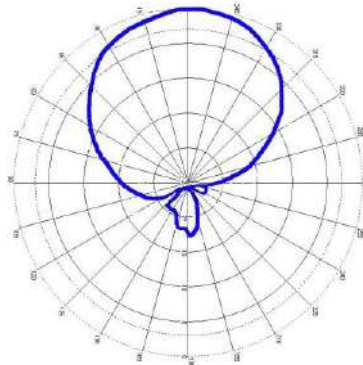

Just 8.5 mm / 0.3 in. thick

Innovative 'Array-Ability' design - easily customised & scalable

Typical applications:
Retail item level tracking,
tool tracking &
all shelving / cabinet applications

Part of the SlimLine range of shelving antennas, the A7030C with its innovative 'Array-Ability' design offers a highly scalable and customized antenna solution for a wide range of RFID deployments. At just 8.5 mm / 0.3 " thick, the A7030C combines ultra-low profile and intelligent scalable design, with the performance of a circularly polarized UHF antenna. With a highly durable ABS radome and flexible easy mounting options, including the use of innovative 'Array-Ability' feet, the A7030C is ideal for existing shelving systems, providing real-time asset & inventory management – it's quite simply the smartest antenna on the shelf.

Physical / Environmental Specifications

Dimensions (L x W x D):	300 mm x 300 mm x 8.5 mm (11.5 mm / with feet) 11.8 ' x 11.8 ' x 0.3 ' (0.4 in. / with feet)
Weight:	750 g / 1.6 lbs.
Radome Material:	Fire retardant ABS
Environmental Rating:	IP54
Operating / Storage Temperature:	-20° to +55°C / -30° to +65°C -4° to +131°F / -22° to +149°F
Mounting:	Integrated mounting guides
Connector type / position:	SMA female side fly lead (400 mm / 15 ¾ in.)

Electrical Specifications

Band:	ETSI	FCC
Frequency Range:	865-868 MHz	902-928 MHz
Polarization:	Circular	Circular
Far-field Gain:		6 dBiC
Far-field 3dB beamwidth:	65° in vertical, 65° in horizontal	65° in vertical, 65° in horizontal
VSWR	1.4:1 Typical	
Front to back ratio:		17 dB
Axial Ratio:	typ: 2 dB	
Nominal impedance:	50 Ω	50 Ω
Anti-static protection:	DC grounded	DC grounded
Antenna detection	10 K Ω resistance	10 K Ω resistance
Maximum Input Power:	3 W	3 W

CIRCULARLY POLARIZED UHF SHELF ANTENNA SlimLine - A7030C

E-field elevation & Azimuth Patterns

Vertical

Horizontal

Innovative design of the A7030C with 'Array-Ability'

Ordering Information (please quote both product code & part no.)